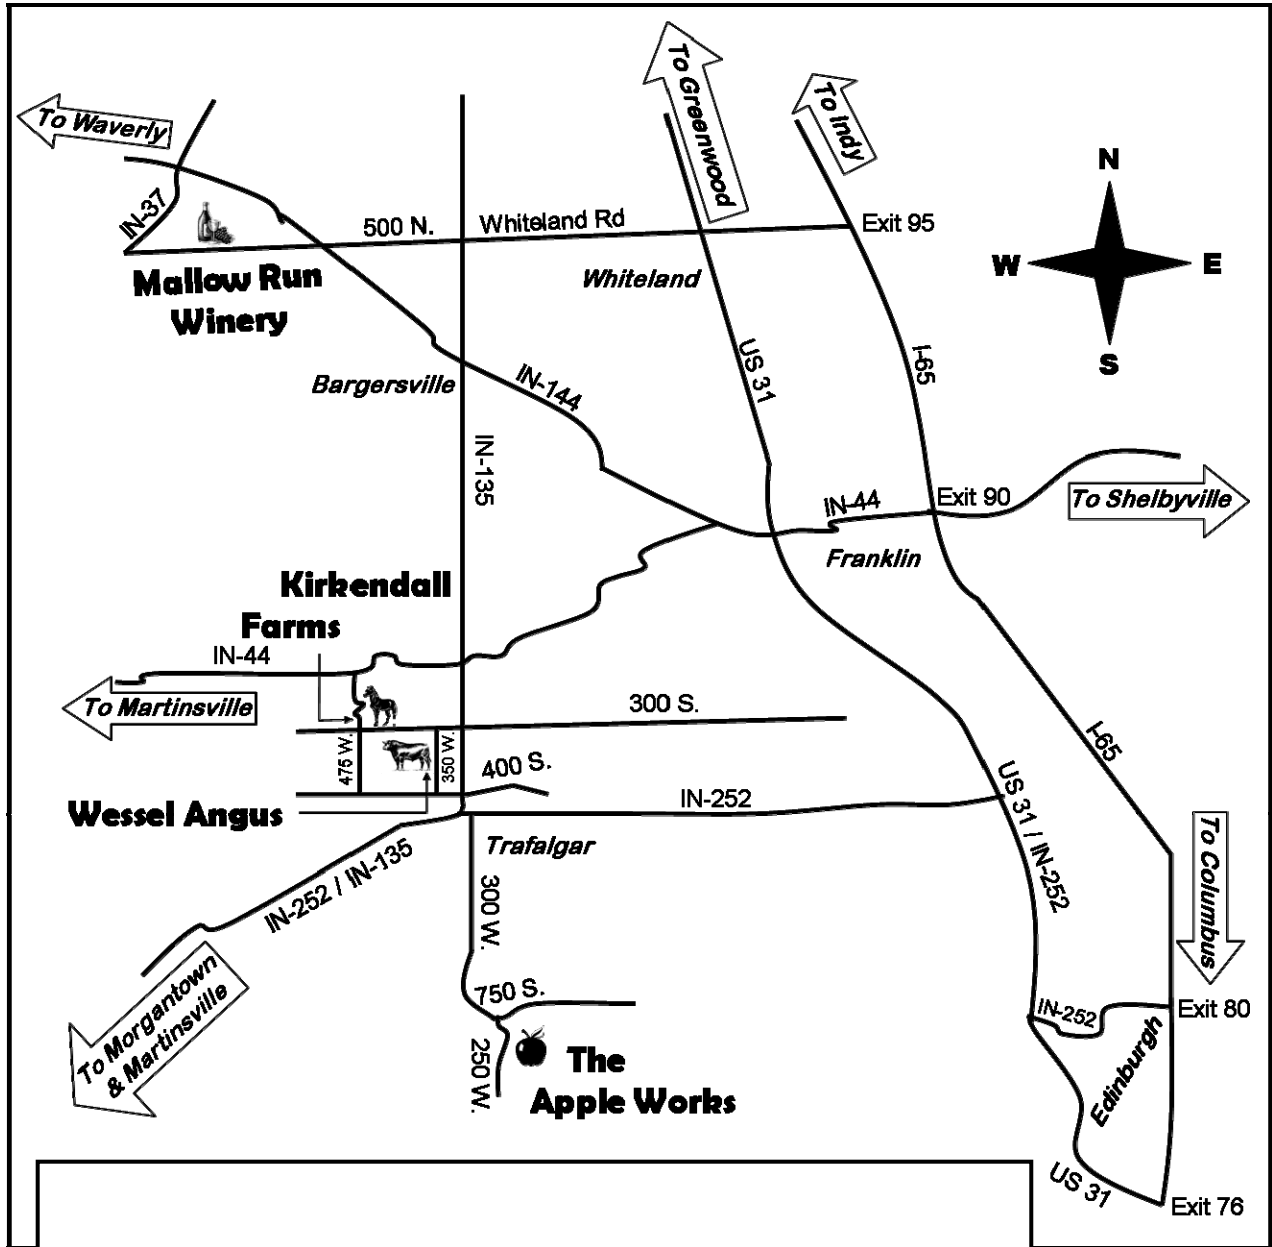

FARM FESTIVAL MAP

- Kirkendall Farms - 2807 S. 475 W. Trafalgar, IN 46181
- Mallow Run Winery - 6964 W. Whiteland Rd. Bargserville, IN 46106
- The Apple Works - 8157 S. 250 W. Trafalgar, IN 46181
- Wessel Angus - 3440 S. 350 W. Trafalgar, IN 46181

Look for the signs to direct you!