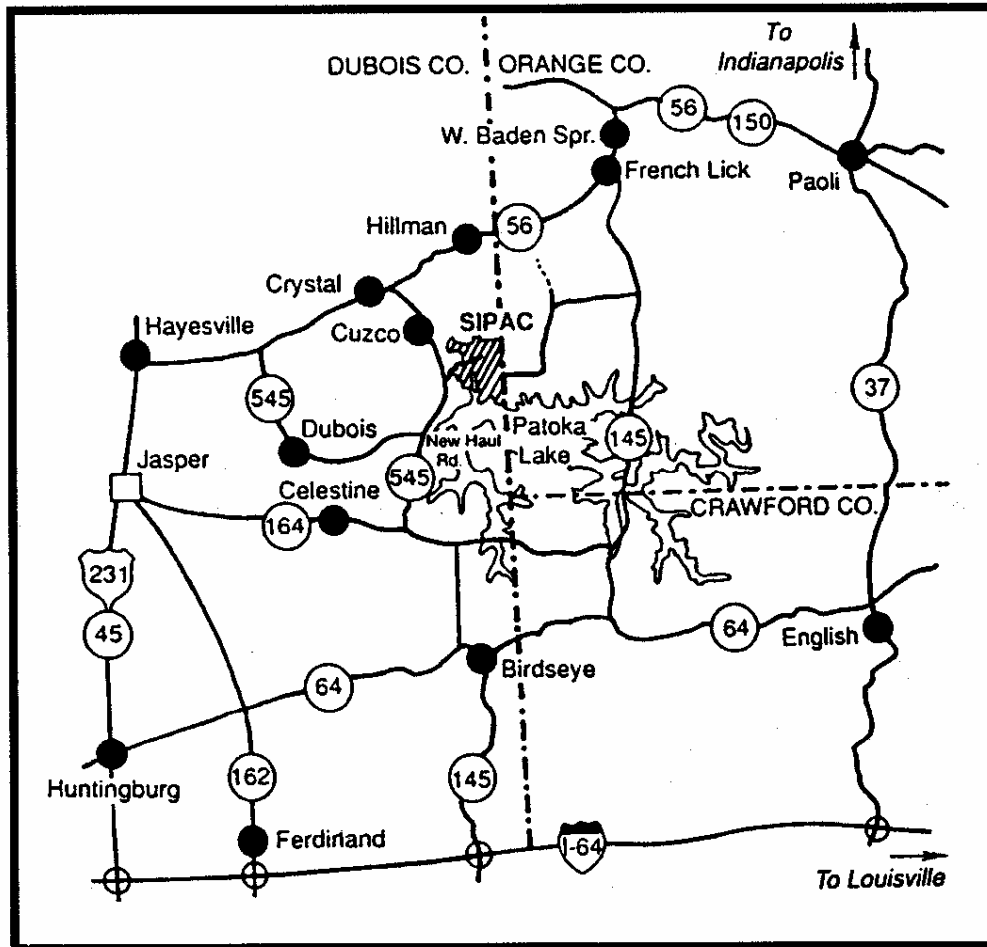

Purdue's Animal Disease Diagnostic Lab Southern Indiana Diagnostic Laboratory (ADDL-SIPAC)

ADDL-SIPAC
11367 E. Purdue Farm Road
Dubois, IN 47527
Phone: (812) 678-3401
Fax: (812) 678-3412

ADDL-SIPAC is between Ind. 56 and Ind. 164 in eastern Dubois County

Driving Directions:

Start at US 231 in Jasper
Travel to the intersection of US 231 and St 164, turn East, follow St 164
Pass the town of Celestine, about 10 miles
Travel approx. 2 miles Southeast from Celestine, turn North on St 545
St 545 will branch off to left at 3-way stop after approx. 3 miles.
Continue North on Cuzco Road for approx. 2 miles
Turn East on E. Purdue Farm Rd
Travel approx. 1 mile to the entrance of SIPAC (large tombstone)
Turn North on blacktop
Pass the pond, then make a left turn
Pass the Farm Office
The Diagnostic Lab is on your left